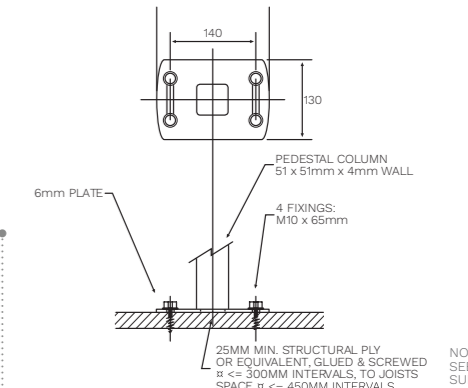

Viva Vantage Pedestal Mount Timber Coach Bolt

NOTE: STANDARD SEBEL FIXING SUBJECT TO VARIATION DEPENDING ON SITE CONDITIONS