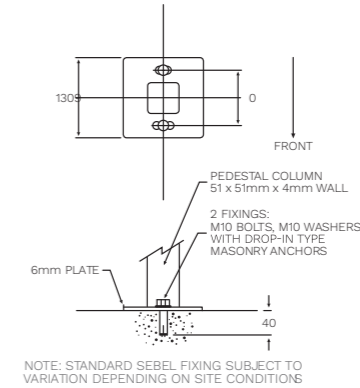

Available for both concrete and timber mounts

Viva Vantage Pedestal Mount Concrete Expansion Anchor