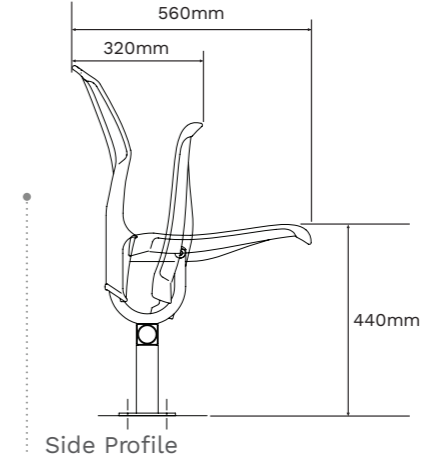

Various mounting options

Suits riser and pedestal mount platforms. Perfect for any application, from indoor arenas, stadiums and educational facilities.

Row and seat identification

Seat numbering on front lip and row lettering available.

Viva layout dimensions

	Seat centres (mm)	Tread depth minimum (mm)	Width (mm)	Depth (mm)
Viva Vantage	460, 480, 500, 520	800	440	320
Viva with armrests	Minimum 510	840	505	490
Viva with cup holders	Minimum 515	840	510	425
Viva with A4 size tablet	Minimum 530	835	530	490
Viva with A3 size tablet	Minimum 530	900	530	490