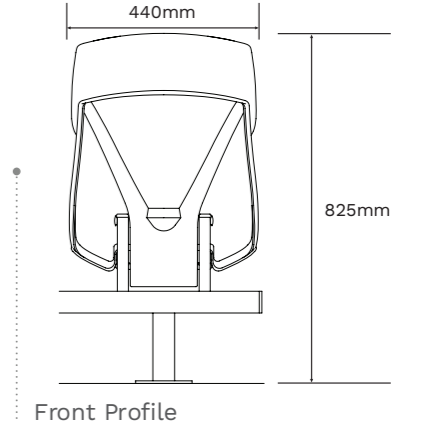

Various mounting options

Suits riser and pedestal mount platforms. Perfect for any application, from indoor arenas, stadiums and educational facilities.

Row and seat identification

Seat numbering on front lip and row lettering available.

Viva layout dimensions

	Seat centres (mm)	Tread depth minimum (mm)	Width (mm)	Depth (mm)
Viva Vantage	460, 480, 500, 520	800	440	320
Viva with armrests	Minimum 510	840	505	490
Viva with cup holders	Minimum 515	840	510	425
Viva with A4 size tablet	Minimum 530	835	530	490
Viva with A3 size tablet	Minimum 530	900	530	490