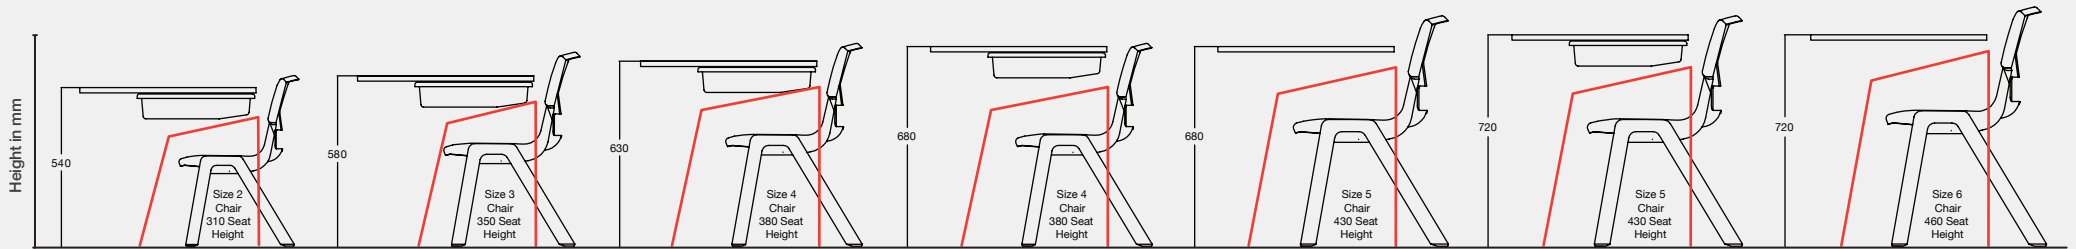

**Postura Max<sup>®</sup> Size 6**  
Blue Dot

	Size
Seat	460mm
Desk	760mm
Leg Space	280mm
Student Stature	1590-1880mm

**Postura Max<sup>®</sup> Size 5**  
Green Dot

	Size
Seat	430mm
Desk	720mm
Leg Space	270mm
Leg Space with Drawer	185mm
Student Stature	1460-1765mm

**Postura Max<sup>®</sup> Size 4**  
Red Dot

	Size
Seat	380mm
Desk	630mm
Leg Space	230mm
Leg Space with Drawer	145mm
Student Stature	1330-1590mm

**Postura Max<sup>®</sup> Size 3**  
Yellow Dot

	Size
Seat	350mm
Desk	580mm
Leg Space	210mm
Leg Space with Drawer	125mm
Student Stature	1190-1420mm

**Postura Max<sup>®</sup> Size 2**  
Purple Dot

	Size
Seat	310mm
Desk	520mm
Leg Space	190mm
Leg Space with Drawer	105mm
Student Stature	1080-1210mm

**Postura<sup>®</sup> Plus Linking Chair**

	Size
Seat	460mm
Desk	760mm
Leg Space	280mm
Student Stature	1460-1765mm

# Size Matters

The below highlighted area shows the minimum leg room required for a desk and chair which is based off the standard for furniture in schools BSEN 1729.

Note: A tolerance of +/- 10mm within the products is considered acceptable