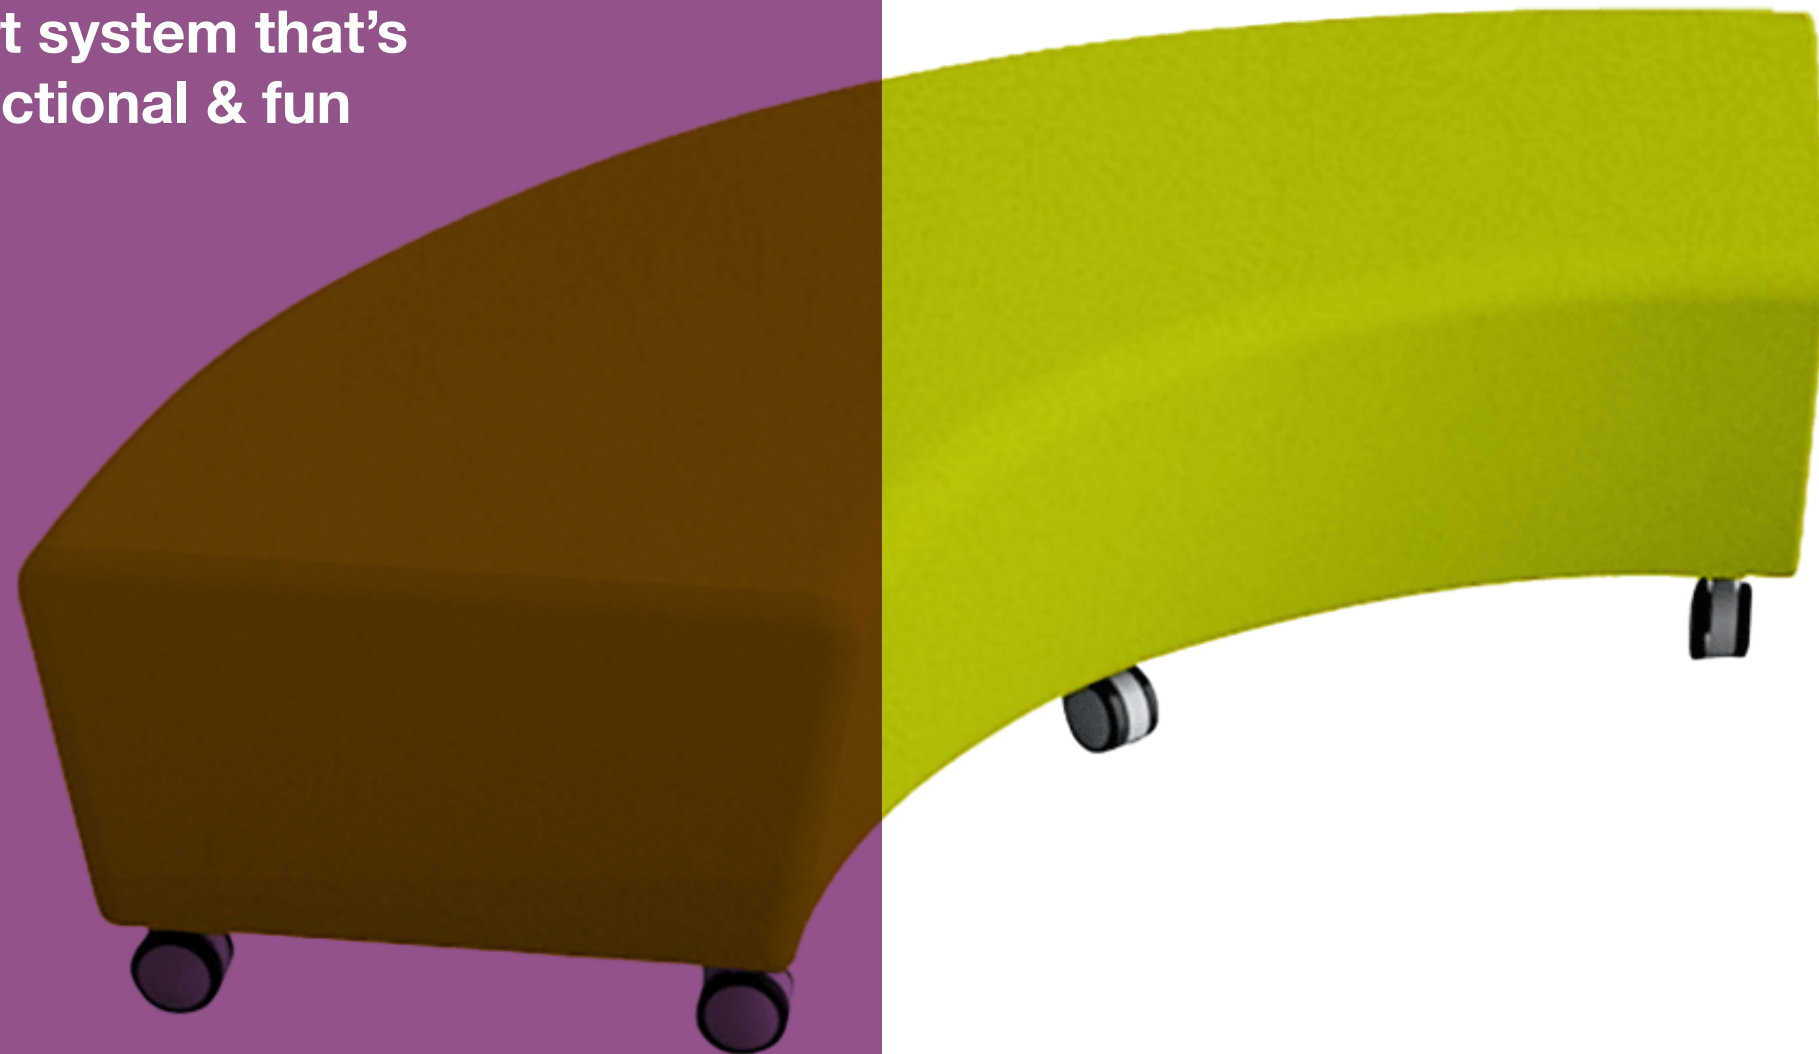

Smart Softies™ Curve Ottoman & Lounges

Super smart system that's flexible, functional & fun

Sebel™

The perfect addition to your breakout space

Our Curve Ottomans and Lounges are the perfect solution to create breakout spaces or collaborative settings. A versatile and modern way to brighten up your learning space.

Bring your breakout spaces to the next level by incorporating our Curve Ottomans. They can be paired perfectly with our Curved Pirouette tables to allow for a modern tiered work setting and easily configured into clusters for collaborative learning.

Features

- Also available in Low Back or High Back Lounge options.
- Smart Softies™ Curve Ottomans and Lounges can be paired with the Smart Softies™ Curve Backer to provide double-sided seating solutions.
- Structure is built with Sebel patented Eco-Struts made from 100% recycled polypropylene and manufactured in Australia, creating sturdy yet light-weight pieces.
- Base heel relief for a sleeker look and less scuffing.
- Curve Lounges feature an angled backrest for greater comfort, superior ergonomics and support.
- Completed with high quality dual-density foam padding, CNC cut timber panels, strong Eco-Struts and heavy-duty castors.
- Easily configure into numerous collaborative and individual settings with heavy-duty castors with rear locking brakes for easy placement.

Dimensions

Style	Width	Depth	Seat Height	Overall Height
Curve Ottoman	1970mm	650mm	430mm	430mm
Curve Low Back Lounge				715mm
Curve High Back Lounge				900mm

Options

- Wide selection of upholstery options.
- Choose to add a back - Curve Low Back Lounge, or Curve High Back Lounge.