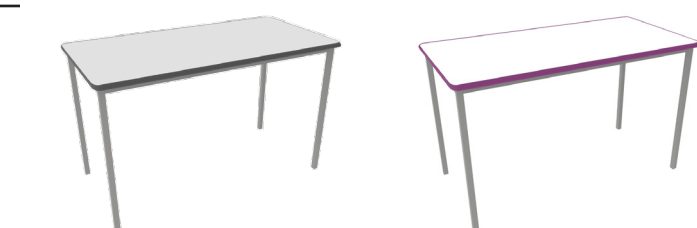

Fog Grey   White Writeable