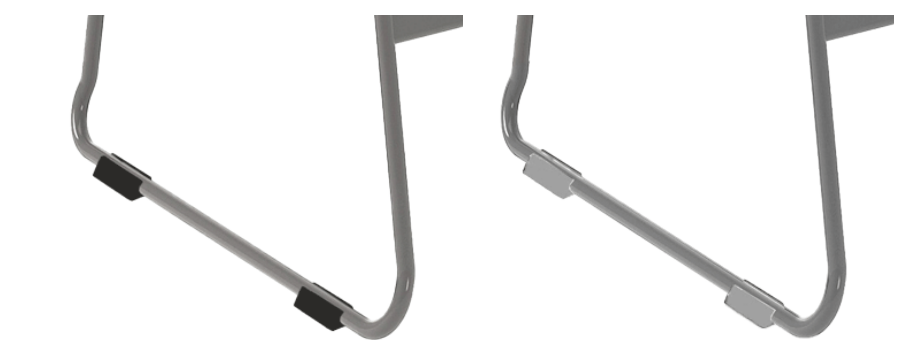

Clear Polycarbonate Glides

Options

- Available with two floor glide options: Black Rubber for hard surfaces such as concrete, laminate and tiles, or Clear Polycarbonate for soft surfaces such as carpet.

Black Rubber Glides