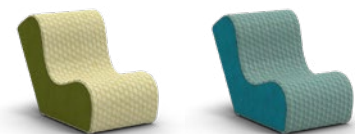

Hideaway Hood

The Hideaway Hood provides a personal refuge for kids in search of sanctuary. Creating the space to carry out a solo task, take a break or just reset.

Product Name

Hideaway Hood

Features

- Creates solo refuge in an open plan learning environment
- Acoustic hood reduces distractions and increases focus
- Allows students to self regulate, enhancing personal wellbeing
- Materials, colours and textures directly inspired by nature
- Durable timber construction with commercial grade upholstery

Size

Hood: 535 W x 1100 D x 1200 H Seat: 440 W x 800 D x 540

Materials

FSC Plywood, Polyester & Wool Blend Fabric, PET Acoustic Panel, Steel

Assembly

Assembly required

Warranty

2 years

Colours

Green

Blue

Options

Green
Hideaway Seat

Blue
Hideaway Seat

Dimensions

Design Registered in New Zealand & Australia