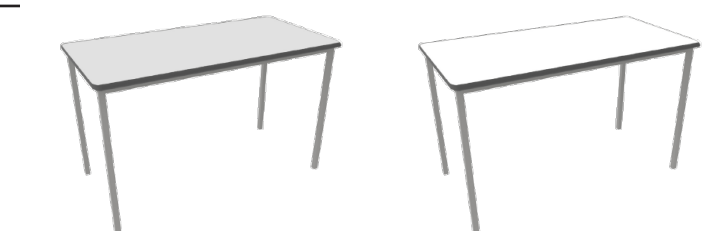

Fog Grey   White Writeable