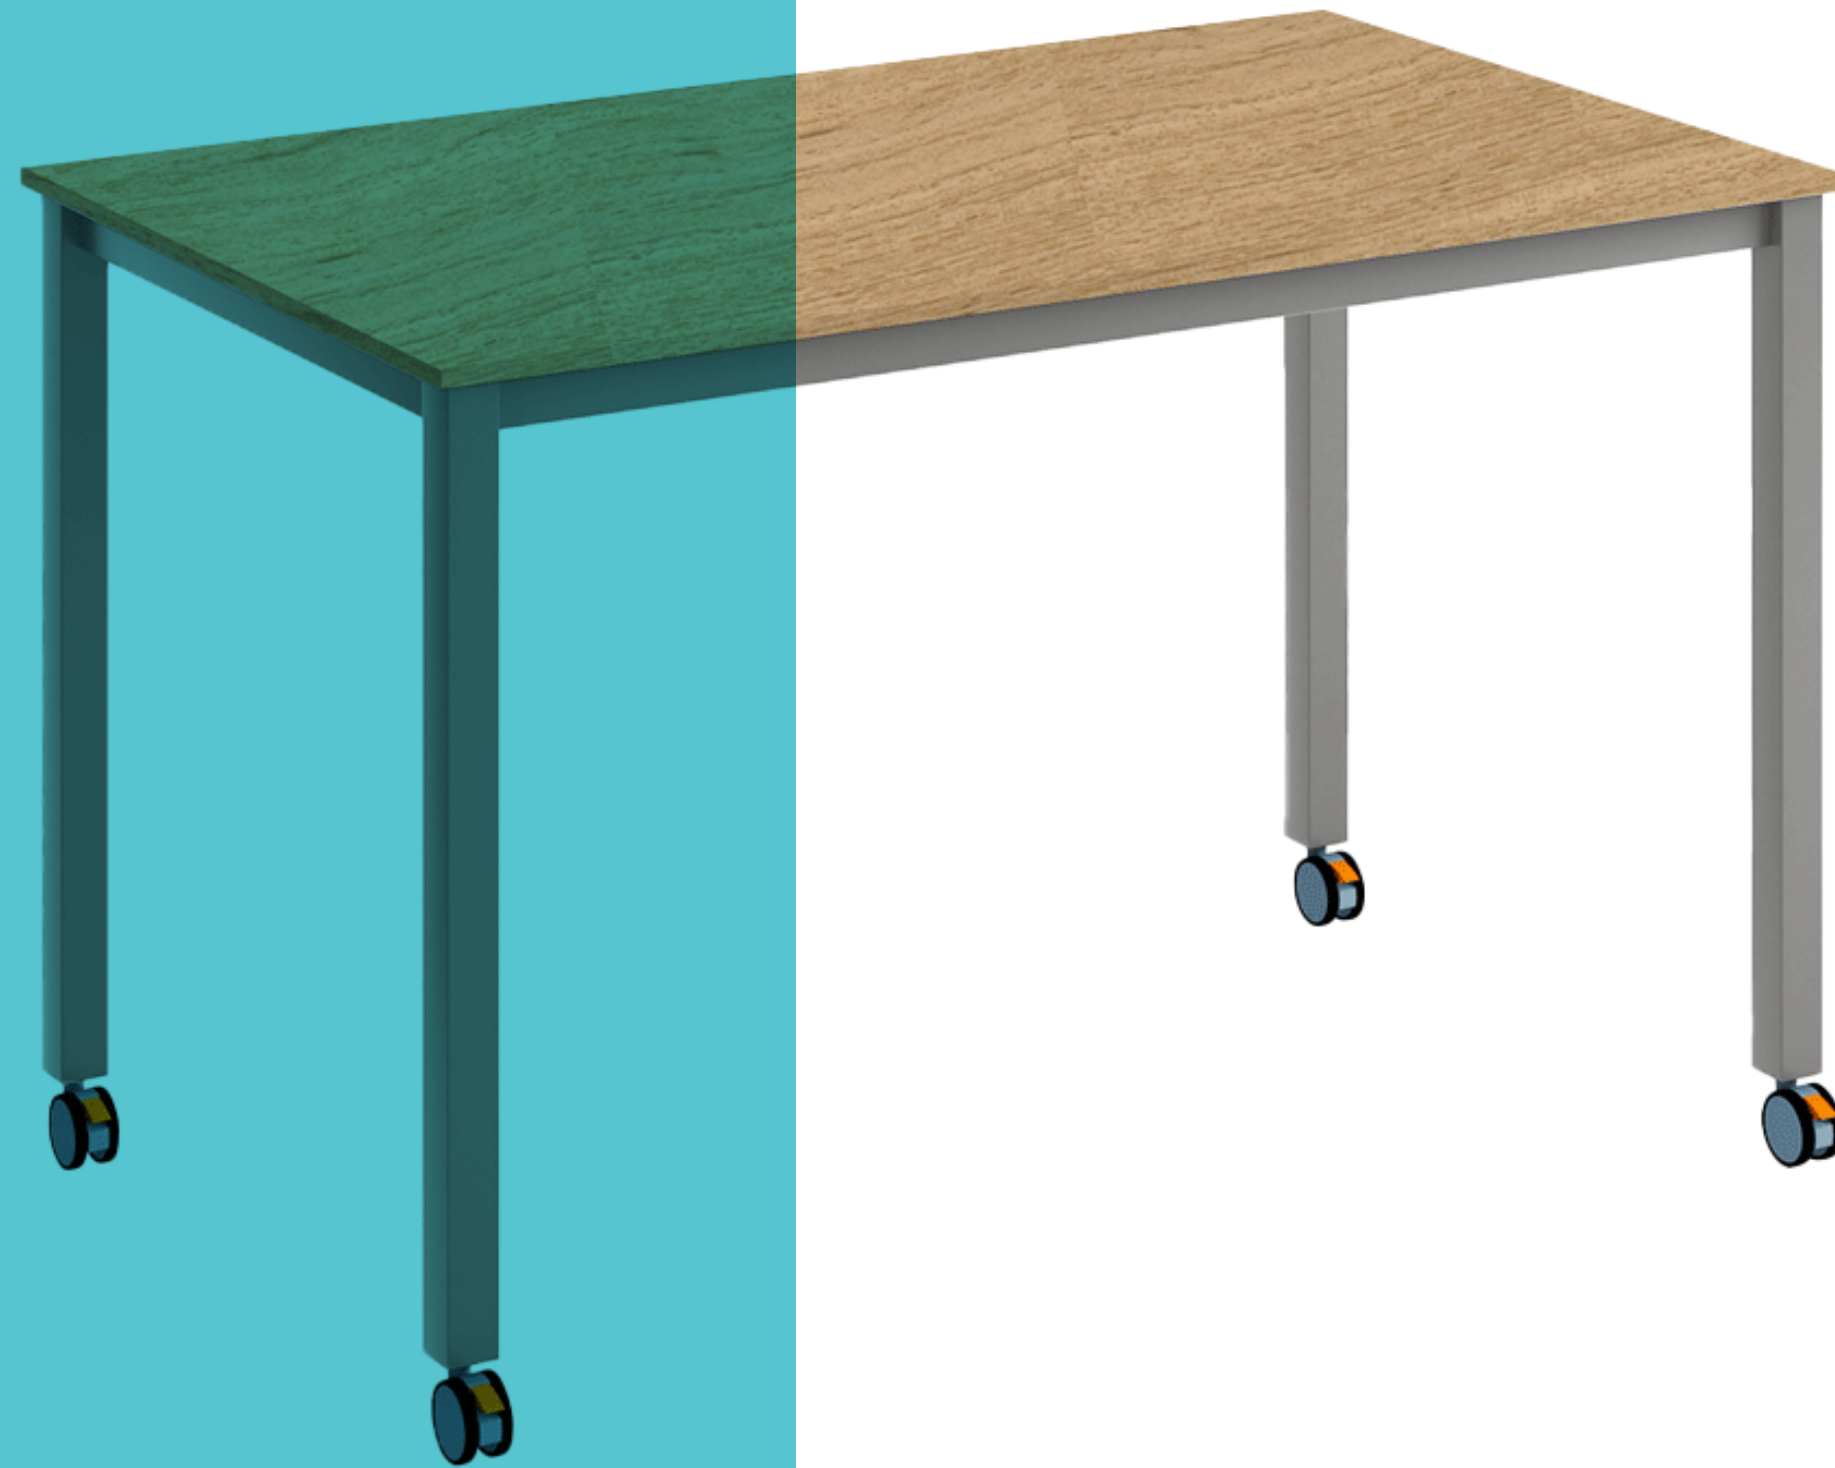

# Create-A-Space Bench

## A flexible and versatile bench that moves with you

**Versatile and practical, the Create-A-Space Bench is an ideal addition to classrooms, meeting rooms and libraries. The all welded steel frame offers stability without interfering with stools, making it ideal for all school areas.**

Designed to sit or stand at, this 900mm high-set bench is fitted with lockable castors so you can re-arrange them often as you like. The inset all welded steel frame offers stability without interfering with stools, plus the overhang detail of the tabletop means more space and more people!

### Features

- All welded four legged steel frame offers stability without interference to chairs and people.
- Easy to clean laminate top.
- Writeable Top option, perfect for brainstorming and collaborative sessions.
- Durable lockable castors allow for easy movement.