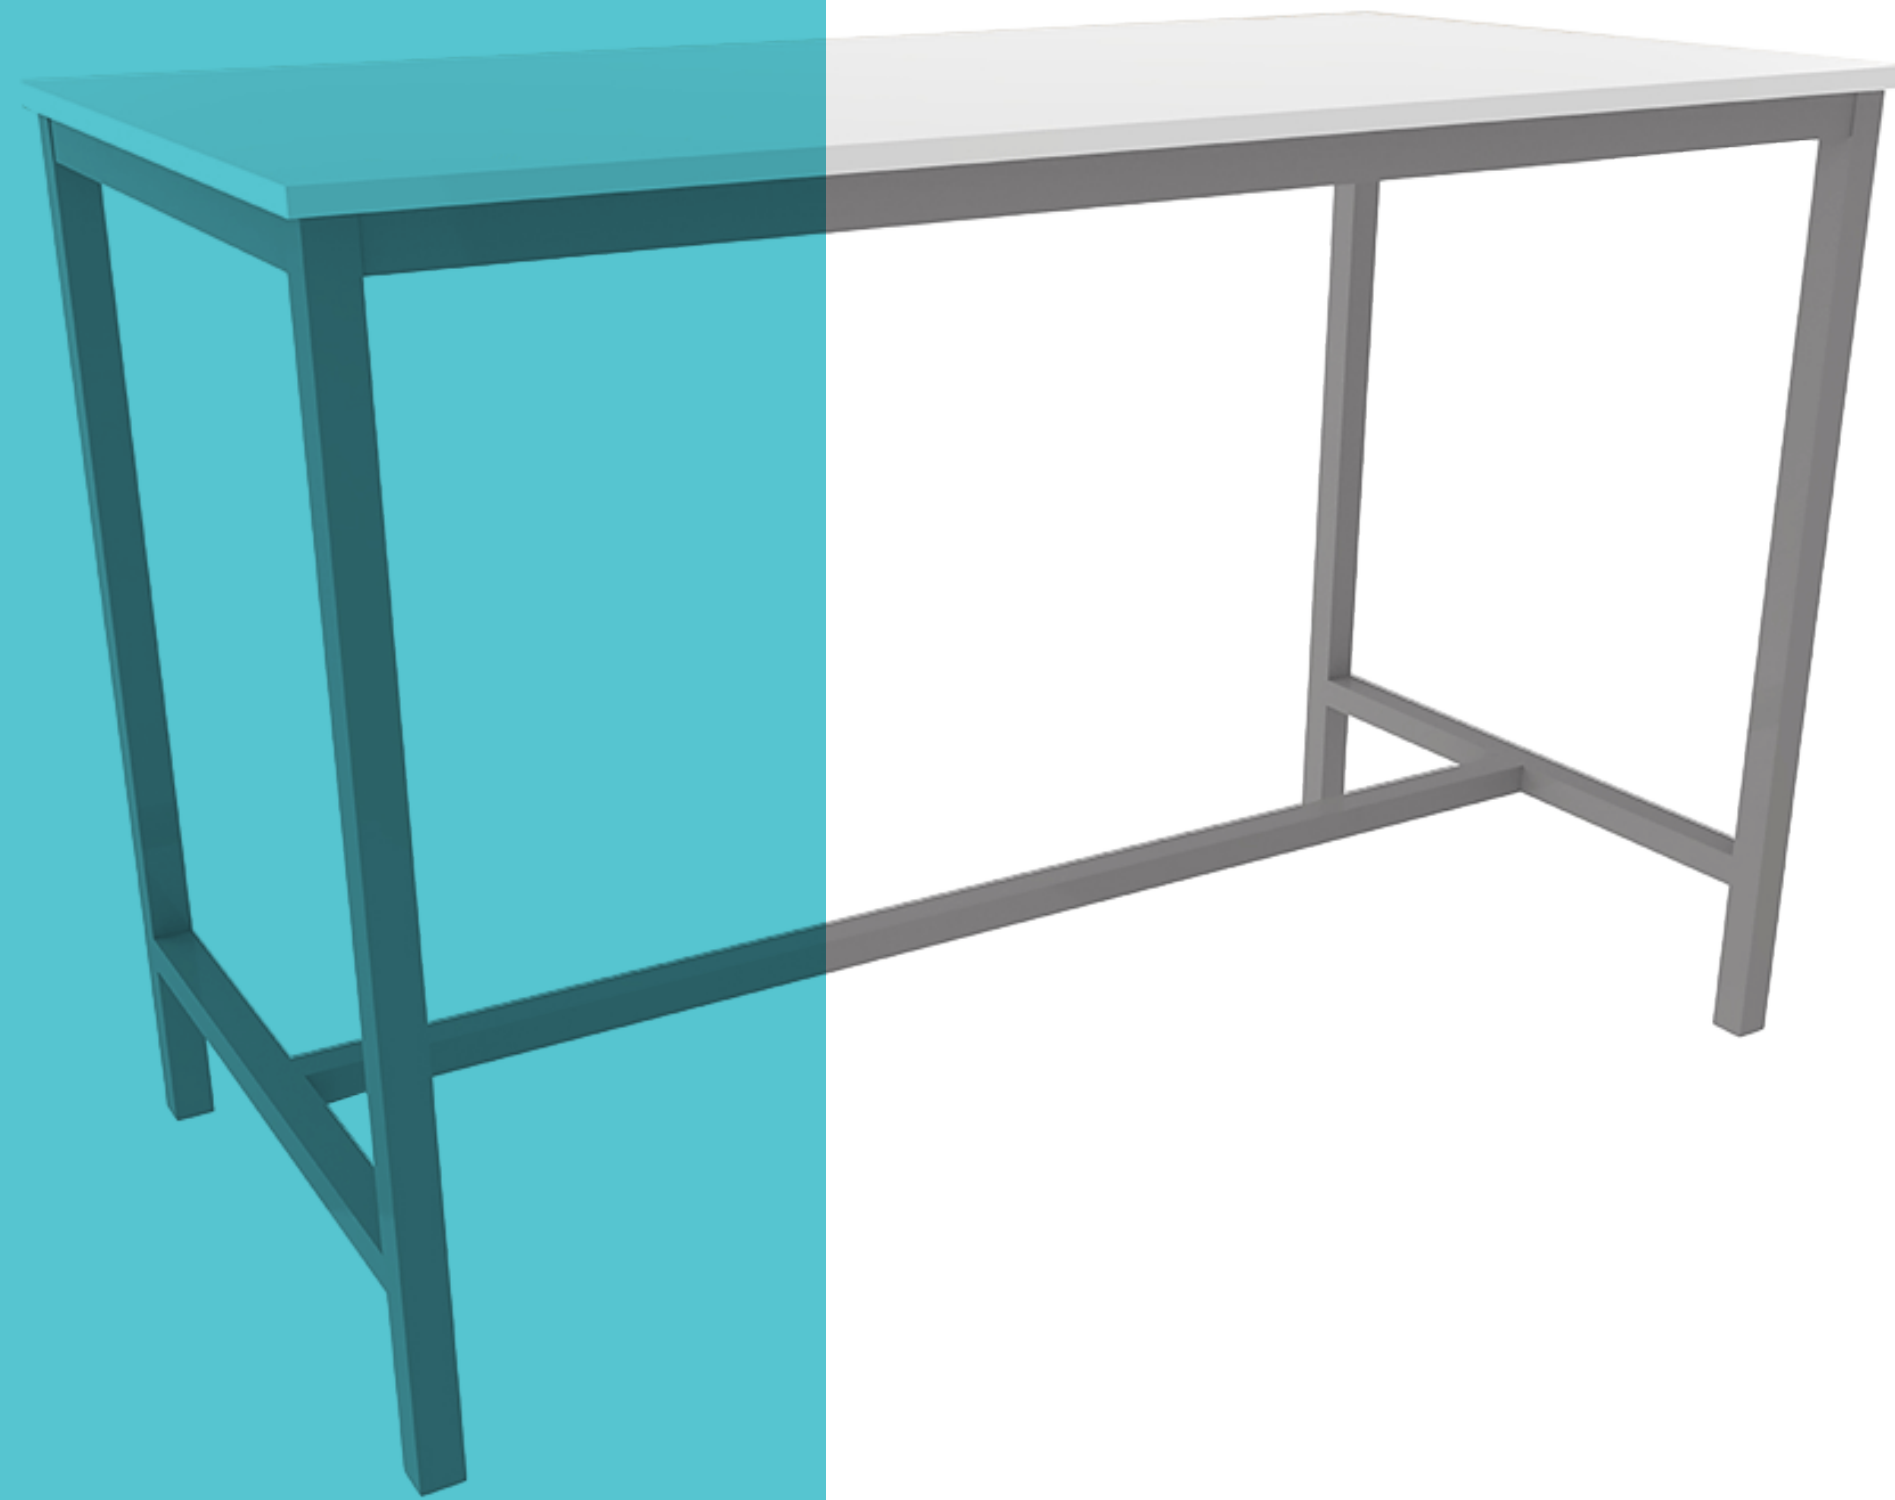

Create-A-Bench

Sit or stand at this versatile bench

Group people together around this versatile task-bench. Perfect for collaboration and those who value flexibility, comfortably sit or stand at the Create-A-Bench.

Featuring a fully welded inset steel frame, the design of the Create-A-Bench offers maximum stability without interfering with stools or people standing around the table. The generous 1200mm length and raised 900mm height enables flexible use - perfect for informal stand up meetings or group learning in the classroom.

Features

- Fully welded four legged steel frame.
- Inset T-bar ensures stability without interference to stools or people.
- Easy to clean laminate tops.
- Writeable Top option, perfect for brainstorming and collaborative sessions.

Dimensions

Style	Width	Depth	Height
Create-A-Bench	1200mm	600mm	900mm

Options

- Rigid Edge (RE) self edge laminate in 4 colourways.

Colour Options

Rigid Edge Top Colours

Edge Colour

Frame