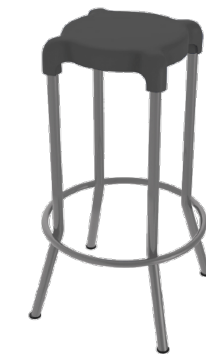

# Cosmic Stool

## A fun and practical addition to any space

**A lightweight, minimalist design with a 360° footrest, the Cosmic Stool is the perfect seating solution for collaborative tables and benches.**

Featuring a durable polypropylene seat and strong steel frame, the Cosmic Stool is lightweight, effortless to clean and has been tested to withstand anything you can throw at it! The added feature of a 360° footrest adds another level of comfort and postural support - and we know that comfort is key when it comes to the classroom.

### Dimensions

Seat Height	Width	Depth	Overall Height
505mm	399mm	399mm	505mm
605mm	399mm	399mm	605mm
655mm	496mm	496mm	655mm

### Options

- Available in three seat heights.

505mm and 605mm Cosmic Stool

655mm Cosmic Stool